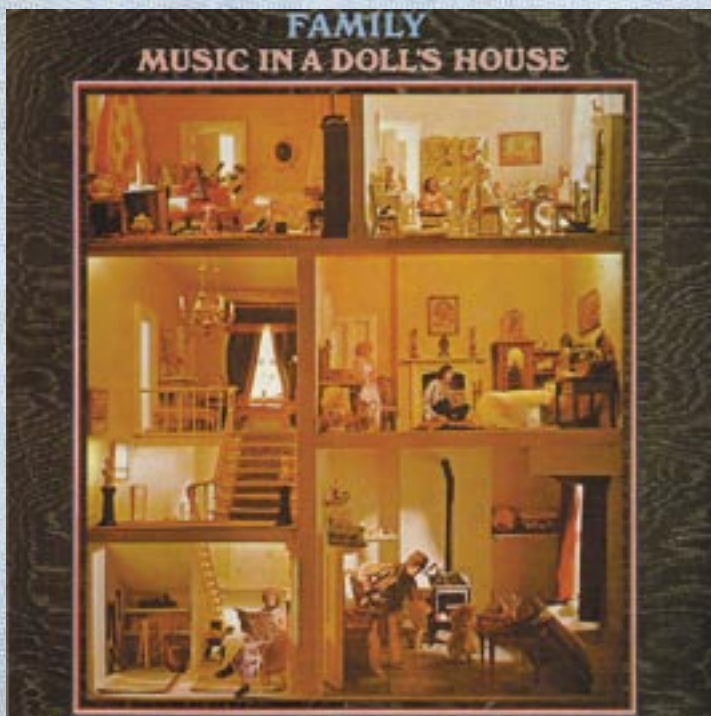

FAMILY Music In A Doll's House

PUC 701 d.p. £7.59

Barcode: 827565001026

THE CHASE
MELLOWING GREY
NEVER LIKE THIS
ME MY FRIEND
VARIATIONS ON A THEME OF HEY MR.
POLICEMAN
WINTER

OLD SONGS NEW SONGS
VARIATIONS ON A THEME OF THE BREEZE
HEY MR POLICEMAN
SEE THROUGH WINDOWS
VARIATIONS ON A THEME OF ME MY FRIEND
PEACE OF MIND
VOYAGE
THE BREEZE
3 X TIME

The truly great 1968 debut from this legendary 60s progressive rock band featuring Roger Chapman and Charlie Whitney. Remastered to the highest quality this classic album is now available again along with the superb follow up album 'Entertainment' (PUC 702)